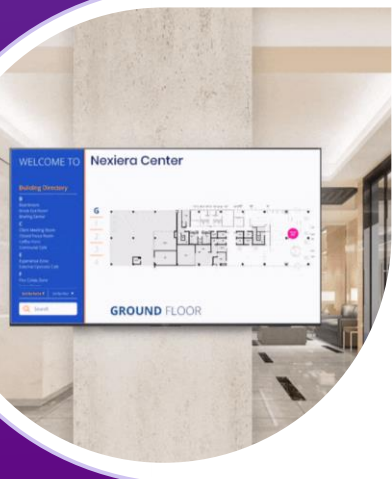

SIGNAGE EXPERTISE

- Engaging digital signage
- Global workforce communications
- Dynamic space reservations
- Wayfinding and directories
- Interactive kiosks
- Enterprise TV
- Collaboration displays

WHY WE STAND OUT

- Over 20+ years experience in digital signage
- Connects people, places, and spaces
- Easy-to-use CMS platform
- Highly scalable & secure cloud platform
- United workplace experience platform
- Trusted by over 25,000 organizations worldwide

KEY FEATURES

- Digital signage
- Space reservation
- Wayfinding
- Hoteling
- Employee app
- Visitor management
- Broadcasts and Alerts
- Intranet

WORKPLACE EXPERIENCES

Trusted by over 160 Fortune 500 companies and serving 12 million on-site, remote, and frontline employees daily, Appspace is revolutionizing the way business approach workplace solutions.