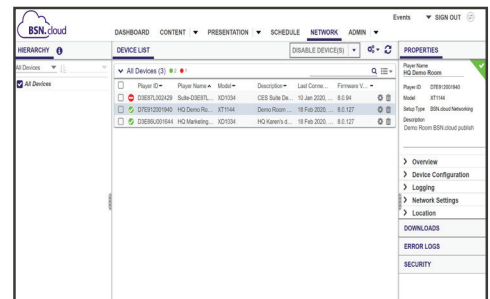

FREE REMOTE PLAYER MONITORING AND MANAGEMENT

Take charge of BrightSign players effortlessly with Control Cloud, our complimentary remote device monitoring and management solution. Whether you have one screen or thousands, Control Cloud empowers you to oversee your BrightSign players anytime, anywhere. Streamline deployments, review real-time player health, and remotely control players to greatly reduce the need for costly on-site visits. Access your player network in real-time with Control Cloud and seamlessly integrate it with your preferred partner CMS for a synergistic solution that combines the best of both worlds.

Streamlined Setup

- Instantly sign up for a free Control Cloud subscription online
- Activate your player following the on-screen instructions
- Easily provision single, multi or mass sets of players
- Customize player settings with options including WPA Enterprise/802.1x, multi-network port priorities & redundancy
- Streamline player setup with a single process that includes your choice of CMS

Real time Player Control

- View real time connected player health from any location
- Access the real time diagnostic web server to monitor, maintain & control players
- Initiate remote snapshots on demand to see what's playing on-screen
- View the player's SD card health remotely
- Analyze the player network health report for the past 24-hours of operation
- Make real time edits to player properties, network settings & interface priority
- Discover & configure added network interfaces automatically
- Automatically rollback to a valid network configuration