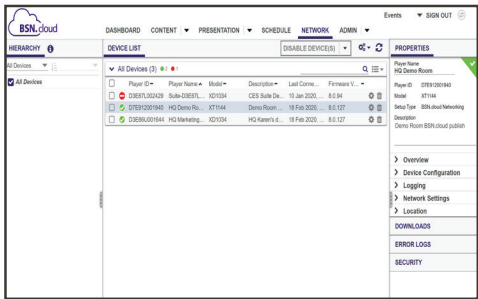

FREE SUBSCRIPTION FOR ALL BRIGHTSIGN PLAYERS

All BrightSign players include a free Control Cloud subscription that truly puts users in control with remote player monitoring and management. Control Cloud is a cooperative digital signage solution offering real time player health status and independently controls player operations anywhere, anytime for one screen to thousands. Streamline player setup with simple tools to provision single, multi or mass sets of players for both Control Cloud and your choice of CMS. Manage your real time player network with Control Cloud while utilizing an integrated partner CMS to create, publish and manage presentations & your media library.

Streamlined Setup

- Instantly sign up for a free Control Cloud subscription online
- Activate your player following the on-screen instructions
- Easily provision single, multi or mass sets of players
- Customize player settings with options including WPA Enterprise/802.1x, multi-network port priorities & redundancy
- Streamline player setup with a single process that includes your choice of CMS

Real time Player Control

- View real time connected player health from any location
- Access the real time diagnostic web server to monitor, maintain & control players
- Initiate remote snapshots on demand to see what's playing on-screen
- View the player's SD card health remotely
- Analyze the player network health report for the past 24-hours of operation
- Make real time edits to player properties, network settings & interface priority
- Discover & configure added network interfaces automatically
- Automatically rollback to a valid network configuration