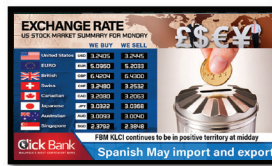

Integrations & Add-Ons

BrightSign can be customized to fit any application using a wide range of leading CMS solutions, software, and add-on peripherals that can turn your brightest ideas into reality.

Content Management

Finance

BrightSign OS™

Hardware Technologies

AUDIO

LIFT

MOTION

PEOPLE/
GENDER

GESTURE

TOUCH

VOICE

LIGHTING

MOBILE

DISPLAYS

FIXTURES

Powered by Purple.

Captivating Experiences

In today's fast-paced world, brands are looking to educate, entertain, inform, and inspire. We make it possible for businesses to connect with their customers in unique and exciting ways.

Built for Professionals

BrightSign players are designed for commercial applications. Because we want our A/V partners and end users to succeed, we listen carefully and use their feedback to improve and innovate.

Legendary Reliability

Downtime is costly. Boasting a failure rate of less than 0.1% across millions of players, BrightSign is the most reliable, secure, maintainable, and scalable digital signage solution available.