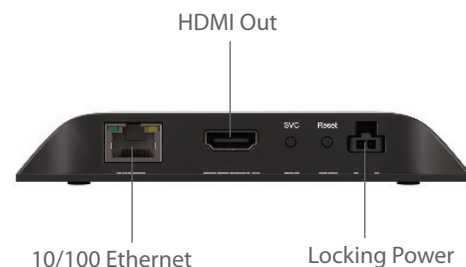

BRIGHTSIGN LS5

LOW-COST, POWERFUL PERFORMER

BrightSign LS5 is unrivaled at its price point, offering pristine HD, 4K, and HTML5 performance, along with a range of purpose-built signage features. Both the HD and 4K models effortlessly display looping video, HTML, graphics and support digital audio and USB-C interactive peripherals. With a locking power cord, ethernet, and optional dual antenna Wi-Fi module, signage is always connected to a free Control Cloud subscription and a preferred CMS. The LS5 is small and thin so it fits just about anywhere and runs BrightSignOS™ to maximize security, reliability, and longevity. The LS5 is a valuable, cost-effective option for a broad range of simple signage experiences.

FEATURES

- Plays flawless HD and 4K video, HTML5, graphics & digital audio
- Displays simple HTML5 widgets and animations
- Packed with unique signage features to enable captivating experiences
- Flexible for connected or offline environments
- Supports single touchscreen experiences
- Ultra-thin, efficient design easily fits into tight spaces & streamlines serviceability
- Runs BrightSign OS to boost reliability, security & uptimes

LS425

LS445

Back View