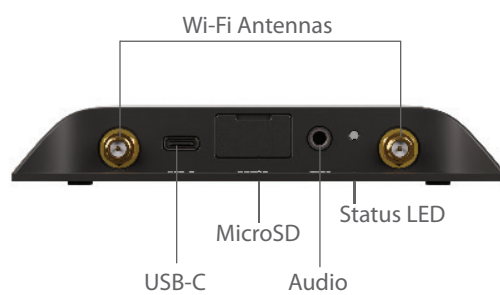

LS445

Front View