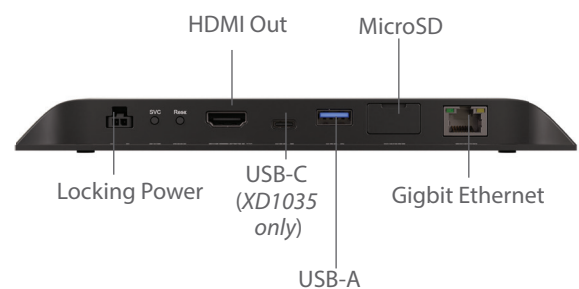

XD235

Standard I/O Package

Front View

XD1035

Expanded I/O Package

Back View

SPECIFICATIONS

MODEL	XD235 Standard I/O	XD1035 Expanded I/O
VIDEO & HTML5 ENGINES		
4K video decoding	X 8-bit at 60p 10-bit at 30p	X 8-bit at 60p 10-bit at 30p
Full HD video decoding	X	X
Single HD video rotation	X	X
Full HD images & graphics	X	X
Supports customizable display resolutions with unique aspect ratios	X	X
HTML5 performance level	Smooth full screen 2D WebGL motion	Responsive multi-touch 2D WebGL
MEDIA FORMATS		
4K Video codecs: H.265 at 60p and h.264 at 30p	X	X
4K Video Containers: .ts, .mov, .mp4, .mkv	X	X
Full HD Video Codecs: H.265, H.264(MPEG-4, Part 10), MPEG-2	X	X
Full HD Video Containers: .ts, .mpg, .vob, .mov, .mp4, .m2ts	X	X
Images: BMP, JPEG, PNG	X	X
Audio: MP2, MP3, AAC and WAV (AC3 is passed through)	X	X
HTML5: .html, Chromium-based, CSS, JavaScript, WebGL	X	X
HARDWARE INTERFACES		
HDMI™ Output 2.0a	1	1
USB Type C port: supports high-speed host mode & provides 5V/1A power to peripheral devices		1
USB Type A port: provides 5V/1A power to peripheral devices		1
12-pin Phoenix GPIO port with 8 bi-directional GPIOs	X	X
3.5mm RS-232 Serial Port		X
3.5mm IR In/Out	X	X
3.5mm Audio Out (analog & SPDIF digital)	X	X
Gigabit Ethernet with PoE+ (Power over Ethernet)	X	X
Primary Storage: External micro SD slot protected by a tool-less cover	X	X