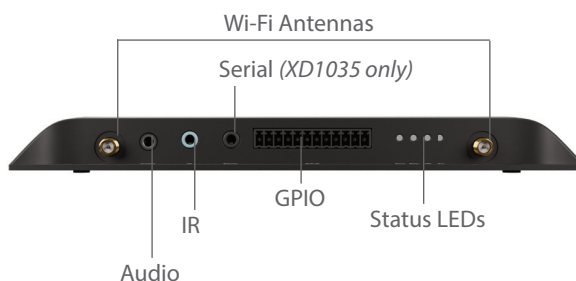

BRIGHTSIGN XD5

DESIGNED FOR HTML ANIMATIONS

BrightSign XD5 supports the demands of modern digital signage which relies heavily on HTML5 content and motion graphics. It is specifically designed to power challenging 2D Web GL motion graphics in Full HD with speedy load times, smooth animations, and responsive interactions. Multi-touch interactions including pinch, zoom and swipe are supported for unique and engaging experiences. Real-time transformation of motion graphics linked to live data feeds always keeps your signage up to date. Power Over Ethernet (PoE+), self-encrypting SSD storage and a thin enclosure simplifies and safeguards deployments like never before. With BrightSign XD5, you get powerful HTML5 performance optimized for HD motion graphics, high-quality 4K video, simplified installations, and secure storage with room to grow.

FEATURES

- Powers challenging 2D Web GL motion graphics in Full HD with speedy load times, smooth animations, and responsive interactions
- Supports multi-touch interactions with Full HD resolution graphics including pinch, zoom and swipe
- Real-time transformation of 2D motion graphics linked to live data feeds
- Plays 4K video, rotates Full HD video, and performs dual HD video decoding
- Streamlines deployments with one less cable using the PoE+ Ethernet port to power the player
- Offers optional SSD storage that is secure, self-encrypting, and supports high capacities
- Expands connectivity options with 2 USB ports (Type A & C)
- Operates in tight spaces & extreme conditions with its ultra-thin design & patented aluminum enclosure
- Runs our purpose-built BrightSignOS™ delivering legendary reliability, security, and uptimes

XD235

Front View

XD1035